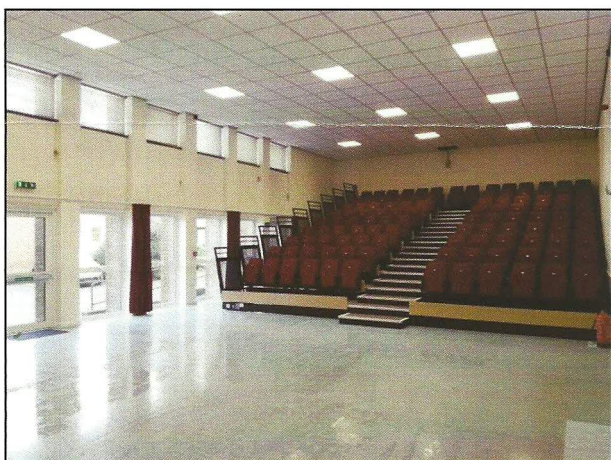

CHAIRMAN'S CHAT

A Good New Year to each of you, wishing you a fun and fulfilling time ahead.

Sadly, I must begin by recording the passing of several long-serving members - Mary Moncur, Ron Green, George Delday and Sheila Irving. They were all great supporters of the work of the Trust and shall be missed.

The single project that consumed so much of my time and that of our officers during 2018 was the creation of the Astoria Centre at 18 Kirk Loan in preparation for the arrival of the restored cinema organ. As I write, the bulk of the instrument is being installed in the organ chamber. I had hoped that the organ would be played at our A.G.M. but one or two components are not quite ready. Members will be able to view what is there, but we will need to wait a few more weeks to hear the first note.

However, there are many regular activities which are 'ready to go' including classical and folk concerts in the Dower House. The History Group continues a full monthly programme of speakers and there is no longer a waiting list to join this activity.